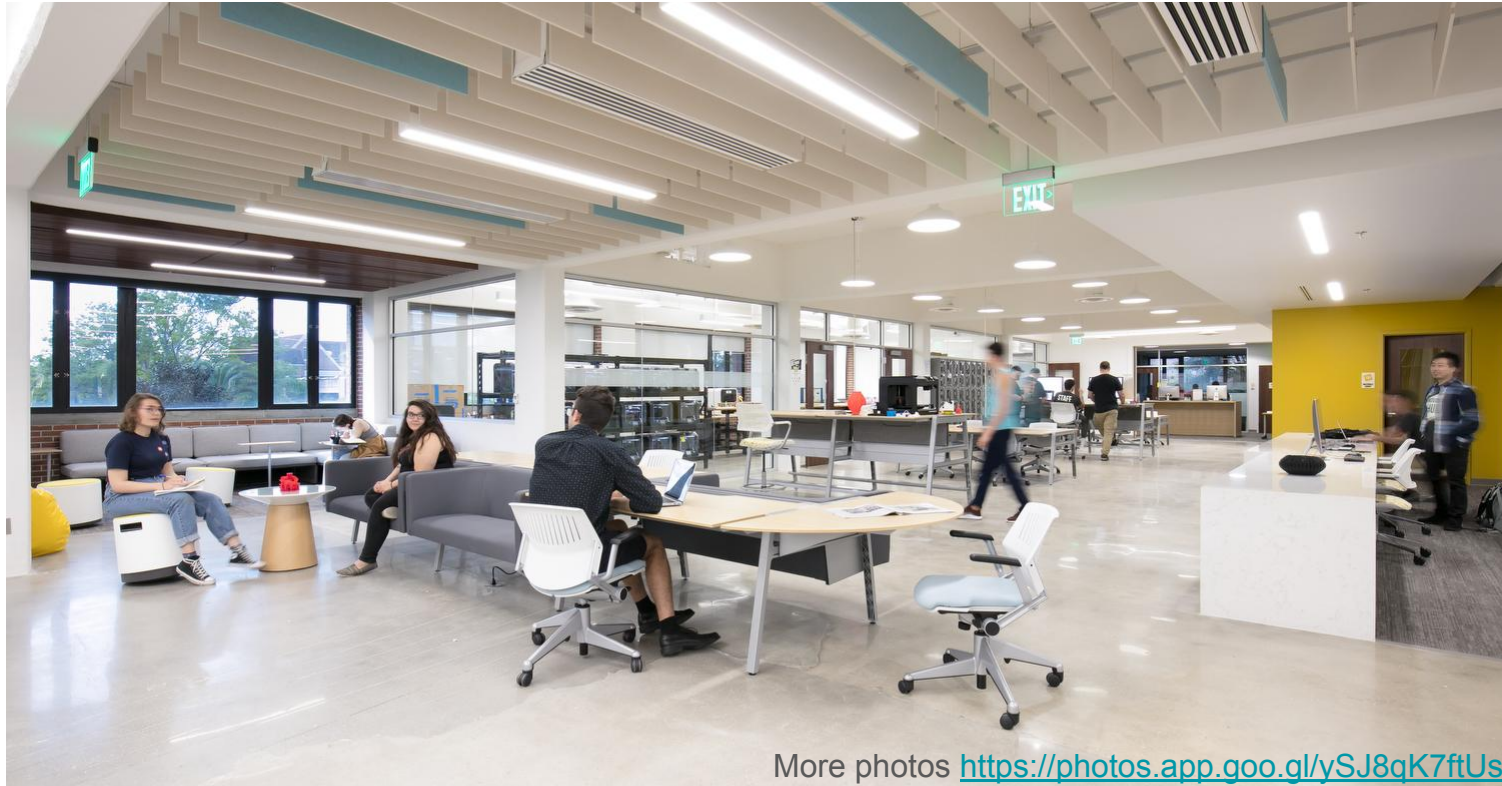

Innovation Hub

14,000 sqft, \$2.5 million, center of campus

More photos <https://photos.app.goo.gl/ySJ8qK7ftUsACJwp9>

Innovation Hub Staff

FOUNDING PARTNERS

Our Founding Partners have made significant contributions towards the Hub's creation, maintenance, and operations.